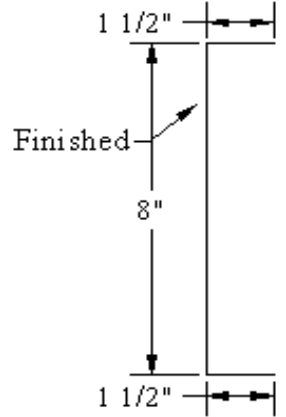

Universal Ridge			Open C Channel		
UR10	$0.00	Galv	OC10	$0.00	Galv
UR11	$0.00	White	OC11	$0.00	White
UR12		Green	OC12		Green
UR13		Lightstone	OC13		Lightstone
UR14		Taupe	OC14		Taupe
UR15		Ash Gray	OC15		Ash Gray
UR16		Ocean Blue	OC16		Ocean Blue
UR17		Tan	OC17		Tan
UR18		Charcoal Gray	OC18		Charcoal Gray
UR19		Red	OC19		Red
UR20		Brown	OC20		Brown
UR21		Black	OC21		Black
UR22		Burgundy	OC22		Burgundy
UR23		Bone Wht	OC23		Bone Wht
UR24		Antique Bronze	OC24		Antique Bronze
UR27		Dark Blue	OC27		Dark Blue

Down/spout Assembly					
DS10	$0.00	Galv		$0.00	Galv
DS11	$0.00	White		$0.00	White
DS12		Green			Green
DS13		Lightstone			Lightstone
DS14		Taupe			Taupe
DS15		Ash Gray			Ash Gray
DS16		Ocean Blue			Ocean Blue
DS17		Tan			Tan
DS18		Charcoal Gray			Charcoal Gray
DS19		Red			Red
DS20		Brown			Brown
DS21		Black			Black
DS22		Burgundy			Burgundy
DS23		Bone Wht			Bone Wht
DS24		Antique Bronze			Antique Bronze
DS27		Dark Blue			Dark Blue