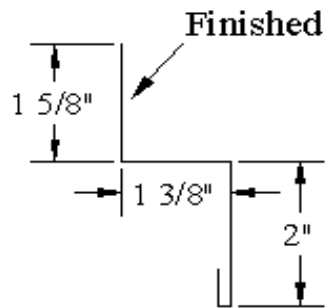

Zee Trim

Rat Guard

ZE10	$0.00	Galv
ZE11	$0.00	White
ZE12		Green
ZE13		Lightstone
ZE14		Taupe
ZE15		Ash Gray
ZE16		Ocean Blue
ZE17		Tan
ZE18		Charcoal Gray
ZE19		Red
ZE20		Brown
ZE21		Black
ZE22		Burgundy
ZE23		Bone Wht
ZE24		Antique Bronze
ZE27		Dark Blue

RG10	$0.00	Galv
RG11	$0.00	White
RG12		Green
RG13		Lightstone
RG14		Taupe
RG15		Ash Gray
RG16		Ocean Blue
RG17		Tan
RG18		Charcoal Gray
RG19		Red
RG20		Brown
RG21		Black
RG22		Burgundy
RG23		Bone Wht
RG24		Antique Bronze
RG27		Dark Blue