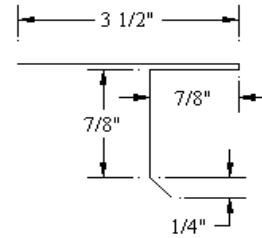

Roof Edge 25 per carton

RO10	$0.00	Roof Edge Galvanized
RO11	$0.00	Roof Edge White
RO20	$0.00	Roof Edge Brown
RO13	$0.00	Roof Edge Sandstone
RO25	$0.00	Roof Edge Terratone