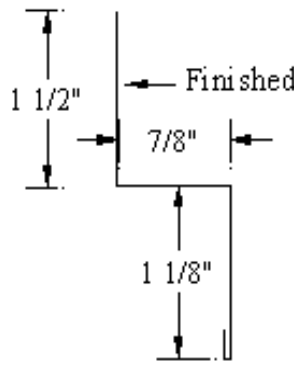

| 7/8" Double Angle |        |                |
|-------------------|--------|----------------|
| DAT10             | \$0.00 | Galv           |
| DAT11             | \$0.00 | White          |
| DAT12             |        | Green          |
| DAT13             |        | Lightstone     |
| DAT14             |        | Taupe          |
| DAT15             |        | Ash Gray       |
| DAT16             |        | Ocean Blue     |
| DAT17             |        | Tan            |
| DAT18             |        | Charcoal Gray  |
| DAT19             |        | Red            |
| DAT20             |        | Brown          |
| DAT21             |        | Black          |
| DAT22             |        | Burgundy       |
| DAT23             |        | Bone Wht       |
| DAT24             |        | Antique Bronze |
| DAT25             |        | Camouflage     |
| DAT26             |        | Brite Red      |
| DAT27             |        | Dark Blue      |
| DAT28             |        | Pewter Gray    |
| DAT29             |        | Copper Penny   |