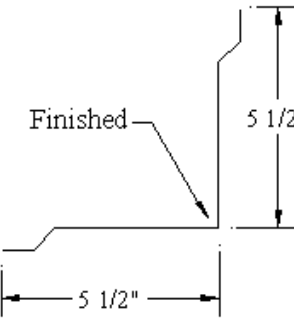

Inside Corner		
IC10	$0.00	Galv
IC11	$0.00	White
IC12		Green
IC13		Lightstone
IC14		Taupe
IC15		Ash Gray
IC16		Ocean Blue
IC17		Tan
IC18		Charcoal Gray
IC19		Red
IC20		Brown
IC21		Black
IC22		Burgundy
IC23		Bone Wht
IC24		Antique Bronze
IC25		Camouflage
IC26		Brite Red
IC27		Dark Blue
IC28		Pewter Gray
IC29		Copper Penny