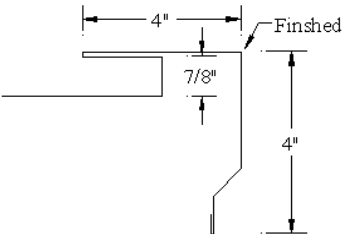

Classic Rake

Classic Corner

CR10	$0.00	Galv
CR11	$0.00	White
CR12		Green
CR13		Lightstone
CR14		Taupe
CR15		Ash Gray
CR16		Ocean Blue
CR17		Tan
CR18		Charcoal Gray
CR19		Red
CR20		Brown
CR21		Black
CR22		Burgundy
CR23		Bone Wht
CR24		Antique Bronze
CR25		Camouflage
CR26		Brite Red
CR27		Dark Blue
CR28		Pewter Gray
CR29		Copper Penny

CL10	$0.00	Galv
CL11	$0.00	White
CL12		Green
CL13		Lightstone
CL14		Taupe
CL15		Ash Gray
CL16		Ocean Blue
CL17		Tan
CL18		Charcoal Gray
CL19		Red
CL20		Brown
CL21		Black
CL22		Burgundy
CL23		Bone Wht
CL24		Antique Bronze
CL25		Camouflage
CL26		Brite Red
CL27		Dark Blue
CL28		Pewter Gray
CL29		Copper Penny