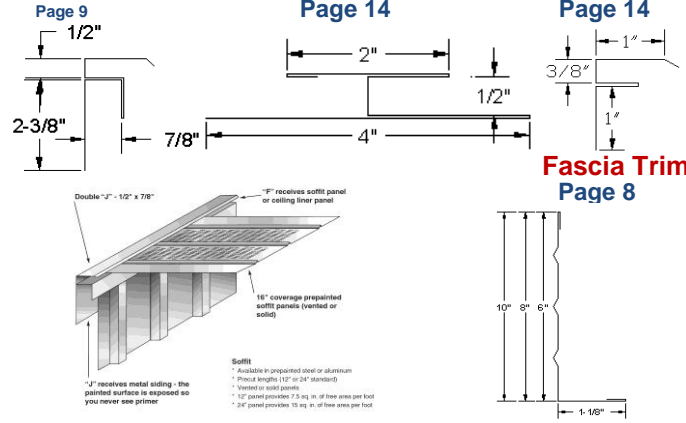

Item	Price	Solid soffit
SS61	$0.00	12 - 144" x 16" Solid Soffit White
SS62	$0.00	12 - 144" x 16" Solid Soffit Green
SS63	$0.00	12 - 144" x 16" Solid Soffit Lightstone
SS64	$0.00	12 - 144" x 16" Solid Soffit Taupe
SS65	$0.00	12 - 144" x 16" Solid Soffit Ash Gray
SS66	$0.00	12 - 144" x 16" Solid Soffit Ocean Blue
SS67	$0.00	12 - 144" x 16" Solid Soffit Tan
SS68	$0.00	12 - 144" x 16" Solid Soffit Charcoal Gray
SS69	$0.00	12 - 144" x 16" Solid Soffit Red
SS70	$0.00	12 - 144" x 16" Solid Soffit Brown
SS71	$0.00	12 - 144" x 16" Solid Soffit Black
SS72	$0.00	12 - 144" x 16" Solid Soffit Burgundy
SS73	$0.00	12 - 144" x 16" Solid Soffit Bone Wht
SS74	$0.00	12 - 144" x 16" Solid Soffit Antique Bronze
SS76	$0.00	12 - 144" x 16" Solid Soffit Brite Red
SS77	$0.00	12 - 144" x 16" Solid Soffit Dark Blue
SS78	$0.00	12 - 144" x 16" Solid Soffit Pewter Gray
SS79	$0.00	12 - 144" x 16" Solid Soffit Copper Penny

Double J Soffit Divider & 3/8" F-Channel

Soffit Nails 1-1/4" Ring Shank Stainless Steel

NA11	$0.00	170/box 1-1/4" Soffit nails White
NA12	$0.00	170/box 1-1/4" Soffit nails Green
NA13	$0.00	170/box 1-1/4" Soffit nails Lightstone
NA14	$0.00	170/box 1-1/4" Soffit nails Taupe
NA15	$0.00	170/box 1-1/4" Soffit nails Ash Gray
NA16	$0.00	170/box 1-1/4" Soffit nails Ocean Blue
NA17	$0.00	170/box 1-1/4" Soffit nails Tan
NA18	$0.00	170/box 1-1/4" Soffit nails Charcoal Gray
NA19	$0.00	170/box 1-1/4" Soffit nails Red
NA20	$0.00	170/box 1-1/4" Soffit nails Brown
NA21	$0.00	170/box 1-1/4" Soffit nails Black
NA22	$0.00	170/box 1-1/4" Soffit nails Burgundy
NA23	$0.00	170/box 1-1/4" Soffit nails Bone Wht
NA24	$0.00	170/box 1-1/4" Soffit nails Antique Bronze
NA26	$0.00	170/box 1-1/4" Soffit nails Brite Red
NA27	$0.00	170/box 1-1/4" Soffit nails Dark Blue
NA28	$0.00	170/box 1-1/4" Soffit nails Pewter Gray
NA29	$0.00	170/box 1-1/4" Soffit nails Copper Penny