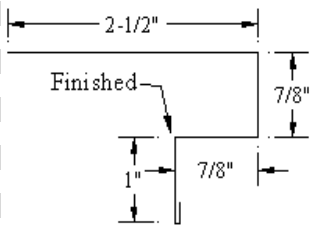

Wall & Ceiling Trim		
WC10	$0.00	Galv
WC11	$0.00	White
WC12		Green
WC13		Lightstone
WC14		Taupe
WC15		Ash Gray
WC16		Ocean Blue
WC17		Tan
WC18		Charcoal Gray
WC19		Red
WC20		Brown
WC21		Black
WC22		Burgundy
WC23		Bone Wht
WC24		Antique Bronze
WC25		Camouflage
WC26		Brite Red
WC27		Dark Blue
WC28		Pewter Gray
WC29		Copper Penny