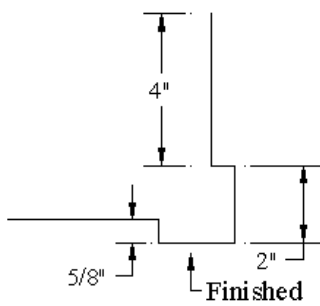

Bull Nose Trim

BC10	$0.00	Galv
BC11	$0.00	White
BC12		Green
BC13		Lightstone
BC14		Taupe
BC15		Ash Gray
BC16		Ocean Blue
BC17		Tan
BC18		Charcoal Gray
BC19		Red
BC20		Brown
BC21		Black
BC22		Burgundy
BC23		Bone Wht
BC24		Antique Bronze
BC25		Camouflage
BC26		Brite Red
BC27		Dark Blue
BC28		Pewter Gray
BC29		Copper Penny