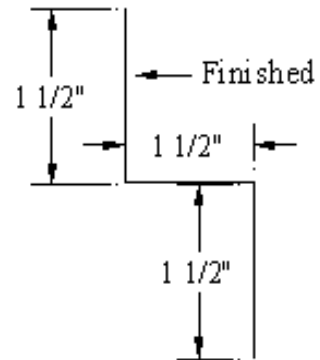

1-1/2" Double Angle		
DAT40	$0.00	Galv
DAT41	$0.00	White
DAT42		Green
DAT43		Lightstone
DAT44		Taupe
DAT45		Ash Gray
DAT46		Ocean Blue
DAT47		Tan
DAT48		Charcoal Gray
DAT49		Red
DAT50		Brown
DAT51		Black
DAT52		Burgundy
DAT53		Bone Wht
DAT54		Antique Bronze
DAT55		Camouflage
DAT56		Brite Red
DAT57		Dark Blue
DAT58		Pewter Gray
DAT59		Copper Penny