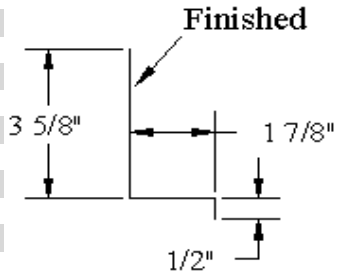

Eave Flashing

Base Closure Assembly

EF10	$0.00	Galv
EF11	$0.00	White
EF12		Green
EF13		Lightstone
EF14		Taupe
EF15		Ash Gray
EF16		Ocean Blue
EF17		Tan
EF18		Charcoal Gray
EF19		Red
EF20		Brown
EF21		Black
EF22		Burgundy
EF23		Bone Wht
EF24		Antique Bronze
EF27		Dark Blue

BA10	$0.00	Galv
BA11	$0.00	White
BA12		Green
BA13		Lightstone
BA14		Taupe
BA15		Ash Gray
BA16		Ocean Blue
BA17		Tan
BA18		Charcoal Gray
BA19		Red
BA20		Brown
BA21		Black
BA22		Burgundy
BA23		Bone Wht
BA24		Antique Bronze
BA27		Dark Blue