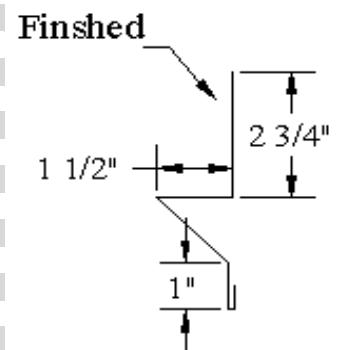

Zee Trim

Rat Guard

ZE10	$0.00	Galv
ZE11	$0.00	White
ZE12		Green
ZE13		Lightstone
ZE14		Taupe
ZE15		Ash Gray
ZE16		Ocean Blue
ZE17		Tan
ZE18		Charcoal Gray
ZE19		Red
ZE20		Brown
ZE21		Black
ZE22		Burgundy
ZE23		Bone Wht
ZE24		Antique Bronze
ZE27		Dark Blue

RG10	$0.00	Galv
RG11	$0.00	White
RG12		Green
RG13		Lightstone
RG14		Taupe
RG15		Ash Gray
RG16		Ocean Blue
RG17		Tan
RG18		Charcoal Gray
RG19		Red
RG20		Brown
RG21		Black
RG22		Burgundy
RG23		Bone Wht
RG24		Antique Bronze
RG27		Dark Blue