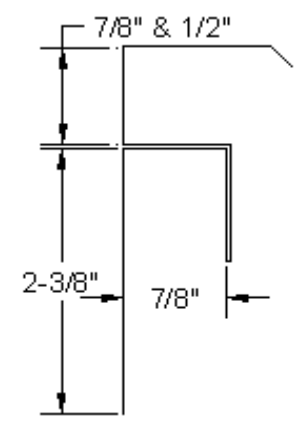

7/8"x1/2"		7/8"x7/8"		Double J Trim	
DJ10	$0.00	DJ40	$0.00	Galv	
DJ11	$0.00	DJ41	$0.00	White	
DJ12		DJ42		Green	
DJ13		DJ43		Lightstone	
DJ14		DJ44		Taupe	
DJ15		DJ45		Ash Gray	
DJ16		DJ46		Ocean Blue	
DJ17		DJ47		Tan	
DJ18		DJ48		Charcoal Gray	
DJ19		DJ49		Red	
DJ20		DJ50		Brown	
DJ21		DJ51		Black	
DJ22		DJ52		Burgundy	
DJ23		DJ53		Bone Wht	
DJ24		DJ54		Antique Bronze	
DJ25		DJ55		Camouflage	
DJ26		DJ56		Brite Red	
DJ27		DJ57		Dark Blue	
DJ28		DJ58		Pewter Gray	
DJ29		DJ59		Copper Penny