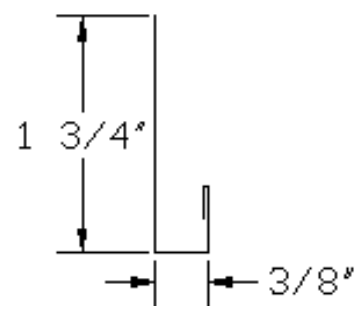

Soffit Trim		
FJ10	$0.00	Galv
FJ11	$0.00	White
FJ12		Green
FJ13		Lightstone
FJ14		Taupe
FJ15		Ash Gray
FJ16		Ocean Blue
FJ17		Tan
FJ18		Charcoal Gray
FJ19		Red
FJ20		Brown
FJ21		Black
FJ22		Burgundy
FJ23		Bone Wht
FJ24		Antique Bronze
FJ25		Bone Wht
FJ26		Brite Red
FJ27		Dark Blue
FJ28		Prewter Gray
FJ29		Copper Penny