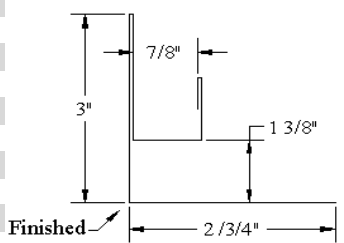

Outside Trim

1-3/8" x 7/8" Double J Trim

OA10	$0.00	Galv
OA11	$0.00	White
OA12		Green
OA13		Lightstone
OA14		Taupe
OA15		Ash Gray
OA16		Ocean Blue
OA17		Tan
OA18		Charcoal Gray
OA19		Red
OA20		Brown
OA21		Black
OA22		Burgundy
OA23		Bone Wht
OA24		Antique Bronze
OA27		Dark Blue

DJ60		Galv
DJ61	$0.00	White
DJ62		Green
DJ63		Lightstone
DJ64		Taupe
DJ65		Ash Gray
DJ66		Ocean Blue
DJ67		Tan
DJ68		Charcoal Gray
DJ69		Red
DJ70		Brown
DJ71		Black
DJ72		Burgundy
DJ73		Bone Wht
DJ74		Antique Bronze
DJ77		Dark Blue