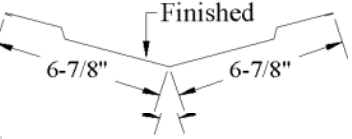

Peak cap

Reversed Ridge

peak cap	$0.00	Galv
		White
		Green
		Lightstone
		Taupe
		Ash Gray
		Ocean Blue
		Tan
		Charcoal Gray
		Red
		Brown
		Black
		Burgundy
		Bone Wht
		Antique Bronze
		Camouflage
		Brite Red
		Dark Blue
		Pewter Gray
		Copper Penny

RR10	$0.00	Galv
RR11	$0.00	White
RR12		Green
RR13		Lightstone
RR14		Taupe
RR15		Ash Gray
RR16		Ocean Blue
RR17		Tan
RR18		Charcoal Gray
RR19		Red
RR20		Brown
RR21		Black
RR22		Burgundy
RR23		Bone Wht
RR24		Antique Bronze
		Camouflage
RR26		Brite Red
RR27		Dark Blue
RR28		Pewter Gray
RR29		Copper Penny