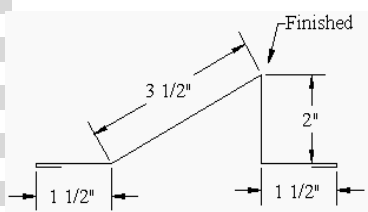

Snow Guard

SG11	$0.00	Galv
SG12	$0.00	White
SG13		Green
SG14		Lightstone
SG15		Taupe
SG16		Ash Gray
SG17		Ocean Blue
SG18		Tan
SG19		Charcoal Gray
SG20		Red
SG21		Brown
SG22		Black
SG23		Burgundy
SG24		Bone Wht
SG25		Antique Bronze
SG26		Camouflage
SG27		Brite Red
SG28		Dark Blue
SG29		Pewter Gray
SG29		Copper Penny