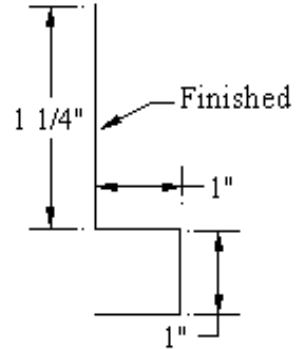

Starter Strip		
STS10	$0.00	Galv
STS11	$0.00	White
STS12		Green
STS13		Lightstone
STS14		Taupe
STS15		Ash Gray
STS16		Ocean Blue
STS17		Tan
STS18		Charcoal Gray
STS19		Red
STS20		Brown
STS21		Black
STS22		Burgundy
STS23		Bone Wht
STS24		Antique Bronze
STS25		Camouflage
STS26		Brite Red
STS27		Dark Blue
STS28		Pewter Gray
STS29		Copper Penny