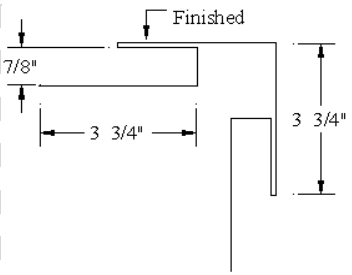

Classic Rake

Classic Corner

CR10	$0.00	Galv
CR11	$0.00	White
CR12		Green
CR13		Lightstone
CR14		Taupe
CR15		Ash Gray
CR16		Ocean Blue
CR17		Tan
CR18		Charcoal Gray
CR19		Red
CR20		Brown
CR21		Black
CR22		Burgundy
CR23		Bone Wht
CR24		Antique Bronze
CR25		Camouflage
CR26		Brite Red
CR27		Dark Blue
CR28		Pewter Gray
CR29		Copper Penny

CL10	$0.00	Galv
CL11	$0.00	White
CL12		Green
CL13		Lightstone
CL14		Taupe
CL15		Ash Gray
CL16		Ocean Blue
CL17		Tan
CL18		Charcoal Gray
CL19		Red
CL20		Brown
CL21		Black
CL22		Burgundy
CL23		Bone Wht
CL24		Antique Bronze
CL25		Camouflage
CL26		Brite Red
CL27		Dark Blue
CL28		Pewter Gray
CL29		Copper Penny