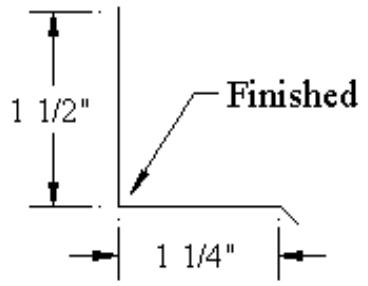

Drip Cap

DC10	$0.00	Galv
DC11	$0.00	White
DC12		Green
DC13		Lightstone
DC14		Taupe
DC15		Ash Gray
DC16		Ocean Blue
DC17		Tan
DC18		Charcoal Gray
DC19		Red
DC20		Brown
DC21		Black
DC22		Burgundy
DC23		Bone Wht
DC24		Antique Bronze
DC25		Camouflage
DC26		Brite Red
DC27		Dark Blue
DC28		Pewter Gray
DC29		Copper Penny