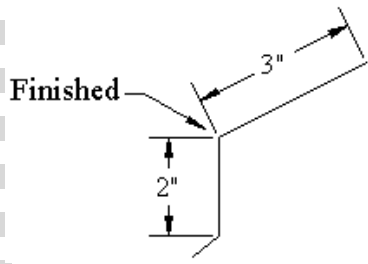

Gutter Apron

GA10	$0.00	Galv
GA11	$0.00	White
GA12		Green
GA13		Lightstone
GA14		Taupe
GA15		Ash Gray
GA16		Ocean Blue
GA17		Tan
GA18		Charcoal Gray
GA19		Red
GA20		Brown
GA21		Black
GA22		Burgundy
GA23		Bone Wht
GA24		Antique Bronze
GA25		Camouflage
GA26		Brite Red
GA27		Dark Blue
GA28		Pewter Gray
GA29		Copper Penny