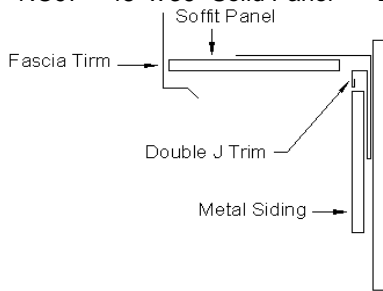

Soffit can be custom cut to Job

See Trim pages for Double J & Fascia Trim