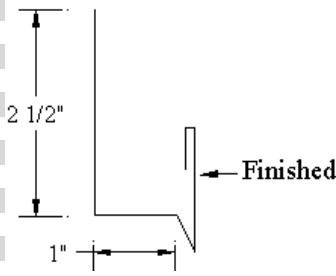

Door Header

DH10	$0.00	Galv
DH11	$0.00	White
DH12		Green
DH13		Lightstone
DH14		Taupe
DH15		Ash Gray
DH16		Ocean Blue
DH17		Tan
DH18		Charcoal Gray
DH19		Red
DH20		Brown
DH21		Black
DH22		Burgundy
DH23		Bone Wht
DH24		Antique Bronze
DH25		Camouflage
DH26		Brite Red
DH27		Dark Blue
DH28		Pewter Gray
DH29		Copper Penny