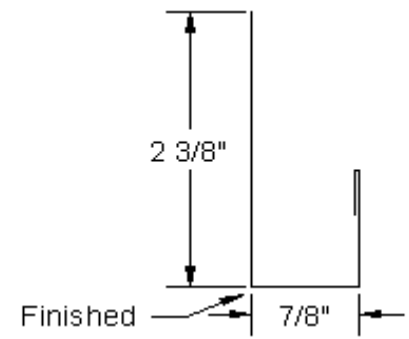

10' 6"		Length		12' 6"		Length		10' 6" & 12' 6" J Trim	
JT40	$0.00	JT10	$0.00	Galv					
JT41	$0.00	JT11	$0.00	White					
JT42		JT12		Green					
JT43		JT13		Lightstone					
JT44		JT14		Taupe					
JT45		JT15		Ash Gray					
JT46		JT16		Ocean Blue					
JT47		JT17		Tan					
JT48		JT18		Charcoal Gray					
JT49		JT19		Red					
JT50		JT20		Brown					
JT51		JT21		Black					
JT52		JT22		Burgundy					
JT53		JT23		Bone Wht					
JT54		JT24		Antique Bronze					
JT55		JT25		Camouflage					
JT56		JT26		Brite Red					
JT57		JT27		Dark Blue					
JT58		JT28		Pewter Gray					
JT59		JT29		Copper Penny