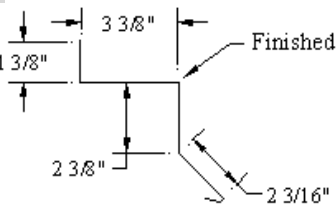

Track Cover

TC10	$0.00	Galv
TC11	$0.00	White
TC12		Green
TC13		Lightstone
TC14		Taupe
TC15		Ash Gray
TC16		Ocean Blue
TC17		Tan
TC18		Charcoal Gray
TC19		Red
TC20		Brown
TC21		Black
TC22		Burgundy
TC23		Bone Wht
TC24		Antique Bronze
TC25		Camouflage
TC26		Brite Red
TC27		Dark Blue
TC28		Pewter Gray
TC29		Copper Penny